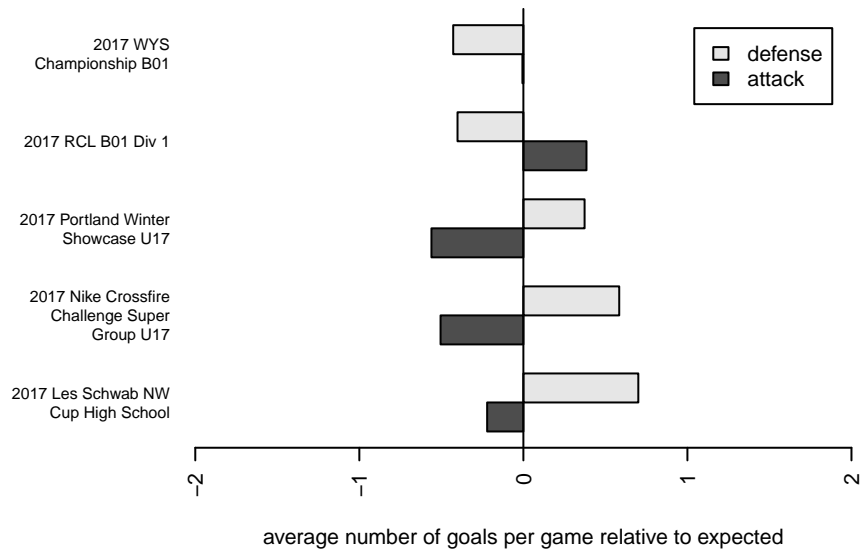

Spokane Sounders A B01

SSC Shadow
 Spokane, WA
 B01 total strength=1817
 attack=51.49 defense=22.4
 fall league = RCL B01 Div 1
 notes= Pellicio 2016

alt names used:
 Spokane Sounders B01A
 SSC SOUNDERS SOUNDERS B01A RASTOC
 Spokane Sounders B01 A Rastok
 Spokane Sounders B01A

Venues played:
 2017 Nike Crossfire Challenge Super Group U'
 2017 Les Schwab NW Cup High School
 2017 RCL B01 Div 1
 2017 Portland Winter Showcase U17
 2017 WYS Championship B01

Spokane Sounders A B01
 Dots are actual minus expected GF (blue circles) and GA (red triangles).
 Blue line is smoothed change in attack strength. Red is smoothed change in defense strength.

**attack and defense variance (black dot)
relative to other teams
and top 10 in region**

**attack and defense rating
relative to others at age
and all opponents in last 13 months**

Performance relative to 13 month average