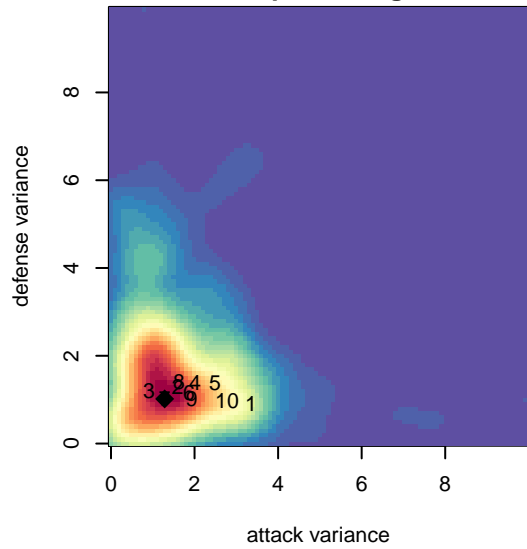

Spokane Sounders A B01

SSC Shadow
 Spokane, WA
 B01 total strength=1817
 attack=51.49 defense=22.4
 fall league = RCL B01 Div 1
 notes= Pellicio 2016

alt names used:
 Spokane Sounders B01A
 SSC SOUNDERS SOUNDERS B01A RASTOC
 Spokane Sounders B01 A Rastok
 Spokane Sounders B01A

Venues played:
 2017 Nike Crossfire Challenge Super Group U'
 2017 Les Schwab NW Cup High School
 2017 RCL B01 Div 1
 2017 Portland Winter Showcase U17
 2017 WYS Championship B01

Spokane Sounders A B01
 Dots are actual minus expected GF (blue circles) and GA (red triangles).
 Blue line is smoothed change in attack strength. Red is smoothed change in defense strength.

**attack and defense variance (black dot)
relative to other teams
and top 10 in region**

**attack and defense rating
relative to others at age
and all opponents in last 13 months**

Performance relative to 13 month average