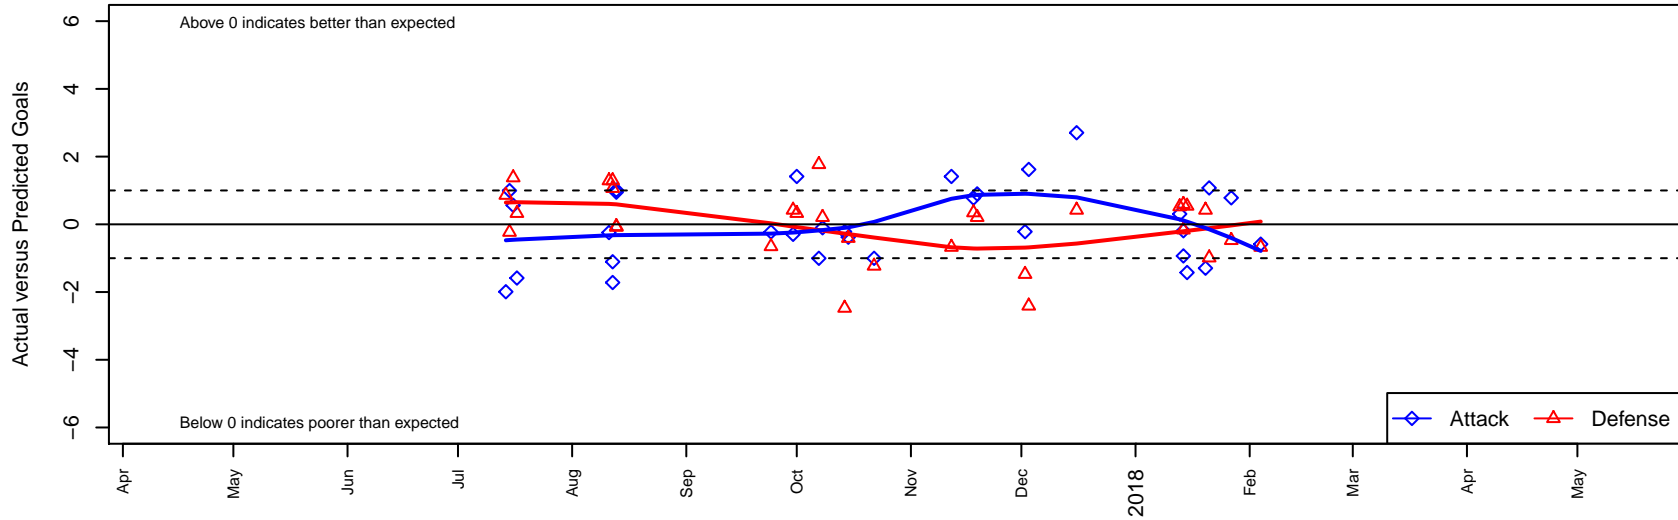

Spokane Sounders A B01

SSC Shadow
 Spokane, WA
 B01 total strength=1817
 attack=51.49 defense=22.4
 fall league = RCL B01 Div 1
 notes= Pellicio 2016

alt names used:
 Spokane Sounders B01A
 SSC SOUNDERS SOUNDERS B01A RASTOC
 Spokane Sounders B01 A Rastok
 Spokane Sounders B01A

Venues played:
 2017 Nike Crossfire Challenge Super Group U'
 2017 Les Schwab NW Cup High School
 2017 RCL B01 Div 1
 2017 Portland Winter Showcase U17
 2017 WYS Championship B01

Spokane Sounders A B01
 Dots are actual minus expected GF (blue circles) and GA (red triangles).
 Blue line is smoothed change in attack strength. Red is smoothed change in defense strength.

**attack and defense variance (black dot)
relative to other teams
and top 10 in region**

**attack and defense rating
relative to others at age
and all opponents in last 13 months**

Performance relative to 13 month average