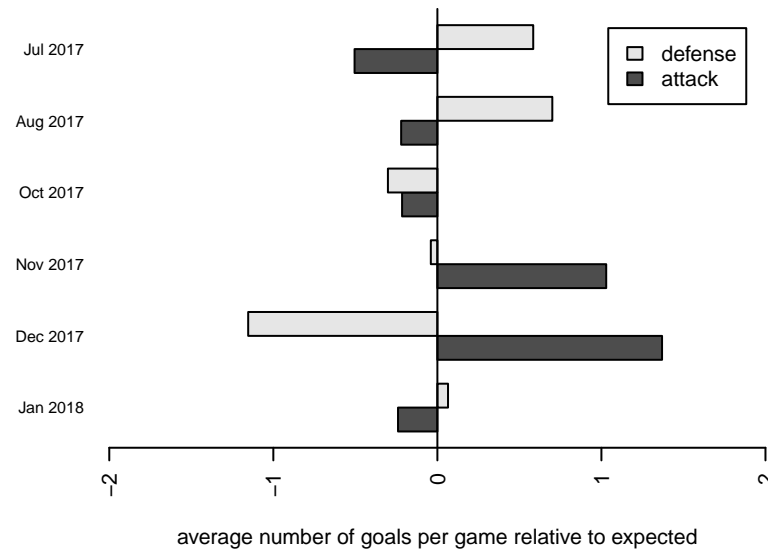

Performance relative to 13 month average