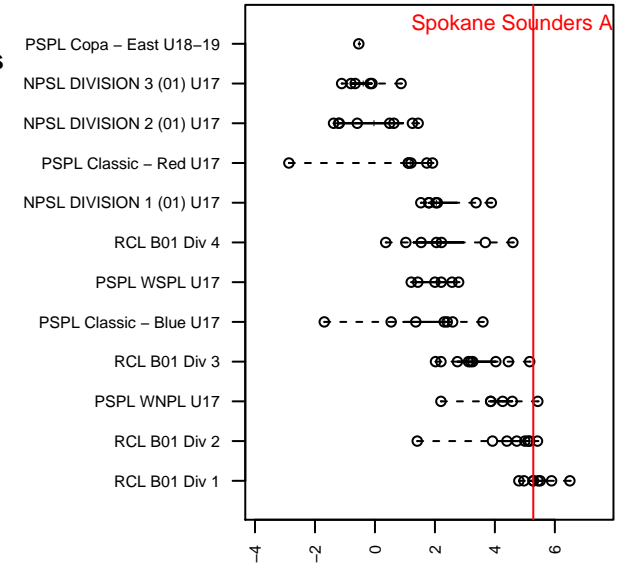

Spokane Sounders A B01

SSC Shadow
 Spokane, WA
 B01 total strength=1817
 attack=51.49 defense=22.4
 fall league = RCL B01 Div 1
 notes= Pellicio 2016

alt names used:
 Spokane Sounders B01A
 SSC SOUNDERS SOUNDERS B01A RASTOC
 Spokane Sounders B01 A Rastok
 Spokane Sounders B01A

Venues played:
 2017 Nike Crossfire Challenge Super Group U'
 2017 Les Schwab NW Cup High School
 2017 RCL B01 Div 1
 2017 Portland Winter Showcase U17
 2017 WYS Championship B01

Spokane Sounders A B01
 Dots are actual minus expected GF (blue circles) and GA (red triangles).
 Blue line is smoothed change in attack strength. Red is smoothed change in defense strength.

**attack and defense variance (black dot)
relative to other teams
and top 10 in region**

**attack and defense rating
relative to others at age
and all opponents in last 13 months**

Performance relative to 13 month average