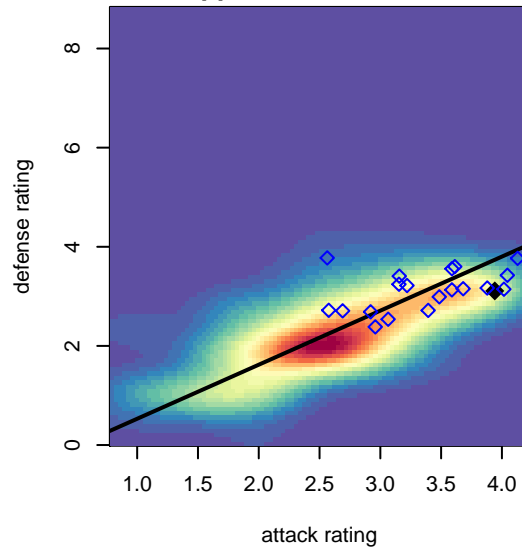

Spokane Sounders A B01

SSC Shadow
 Spokane, WA
 B01 total strength=1817
 attack=51.49 defense=22.4
 fall league = RCL B01 Div 1
 notes= Pellicio 2016

alt names used:
 Spokane Sounders B01A
 SSC SOUNDERS SOUNDERS B01A RASTOC
 Spokane Sounders B01 A Rastok
 Spokane Sounders B01A

Venues played:
 2017 Nike Crossfire Challenge Super Group U'
 2017 Les Schwab NW Cup High School
 2017 RCL B01 Div 1
 2017 Portland Winter Showcase U17
 2017 WYS Championship B01

Spokane Sounders A B01
 Dots are actual minus expected GF (blue circles) and GA (red triangles).
 Blue line is smoothed change in attack strength. Red is smoothed change in defense strength.

**attack and defense variance (black dot)
relative to other teams
and top 10 in region**

**attack and defense rating
relative to others at age
and all opponents in last 13 months**

Performance relative to 13 month average